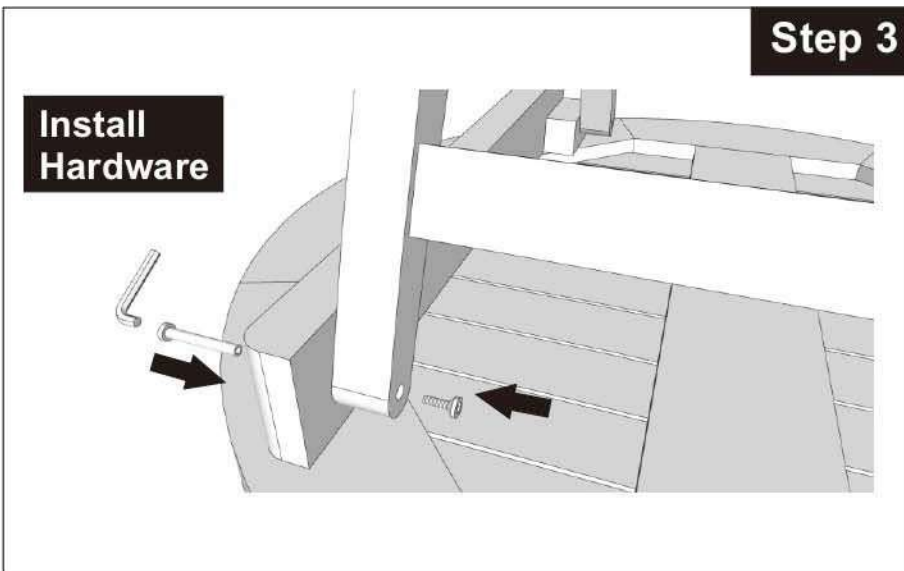

2 pcs

1 pcs

Step 3

Install Hardware