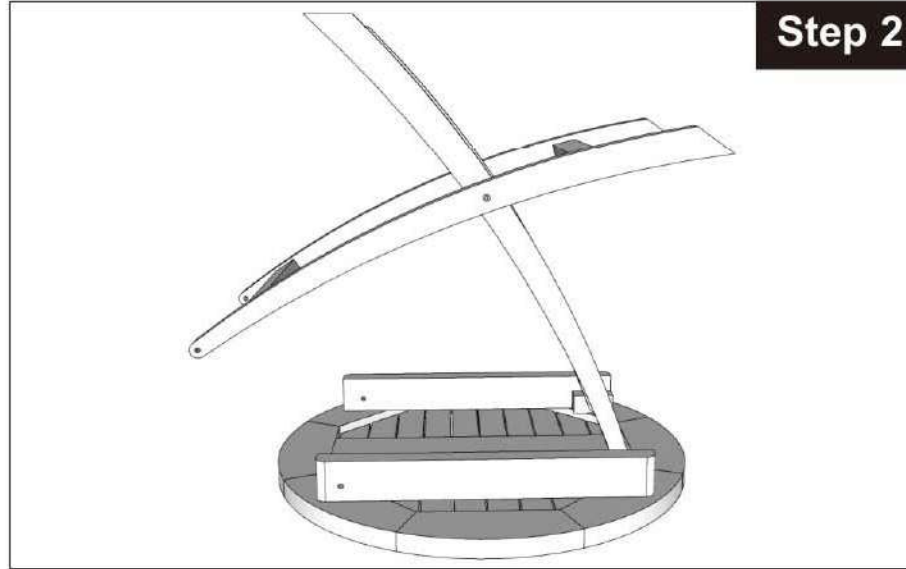

# Assembly Instructions

9521-244

Kenya Round Coffee Table D70 x 75

Step 1

Step 2

Hardware

2 pcs

1 pcs