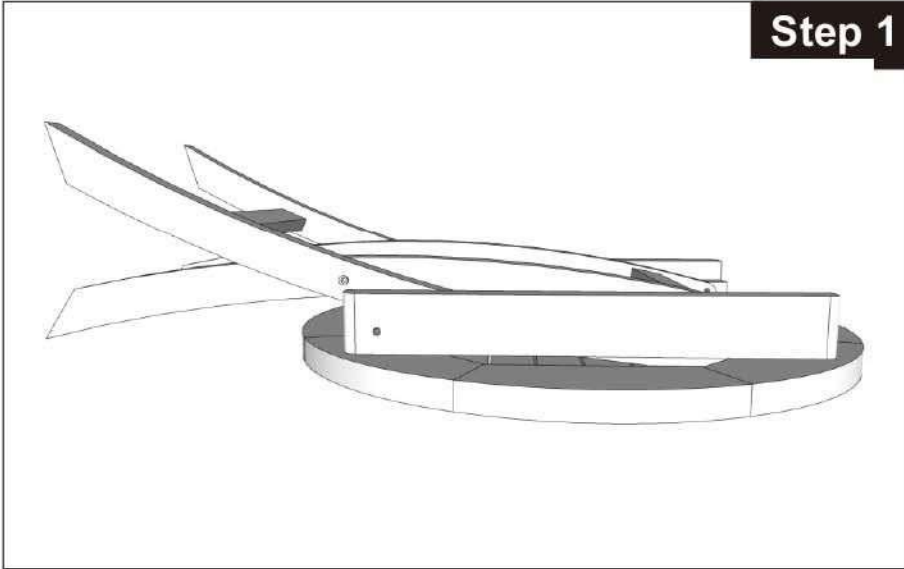

# Assembly Instructions

9521-244

Kenya Round Coffee Table D70 x 75

Step 1

Step 2

Hardware

2 pcs

1 pcs